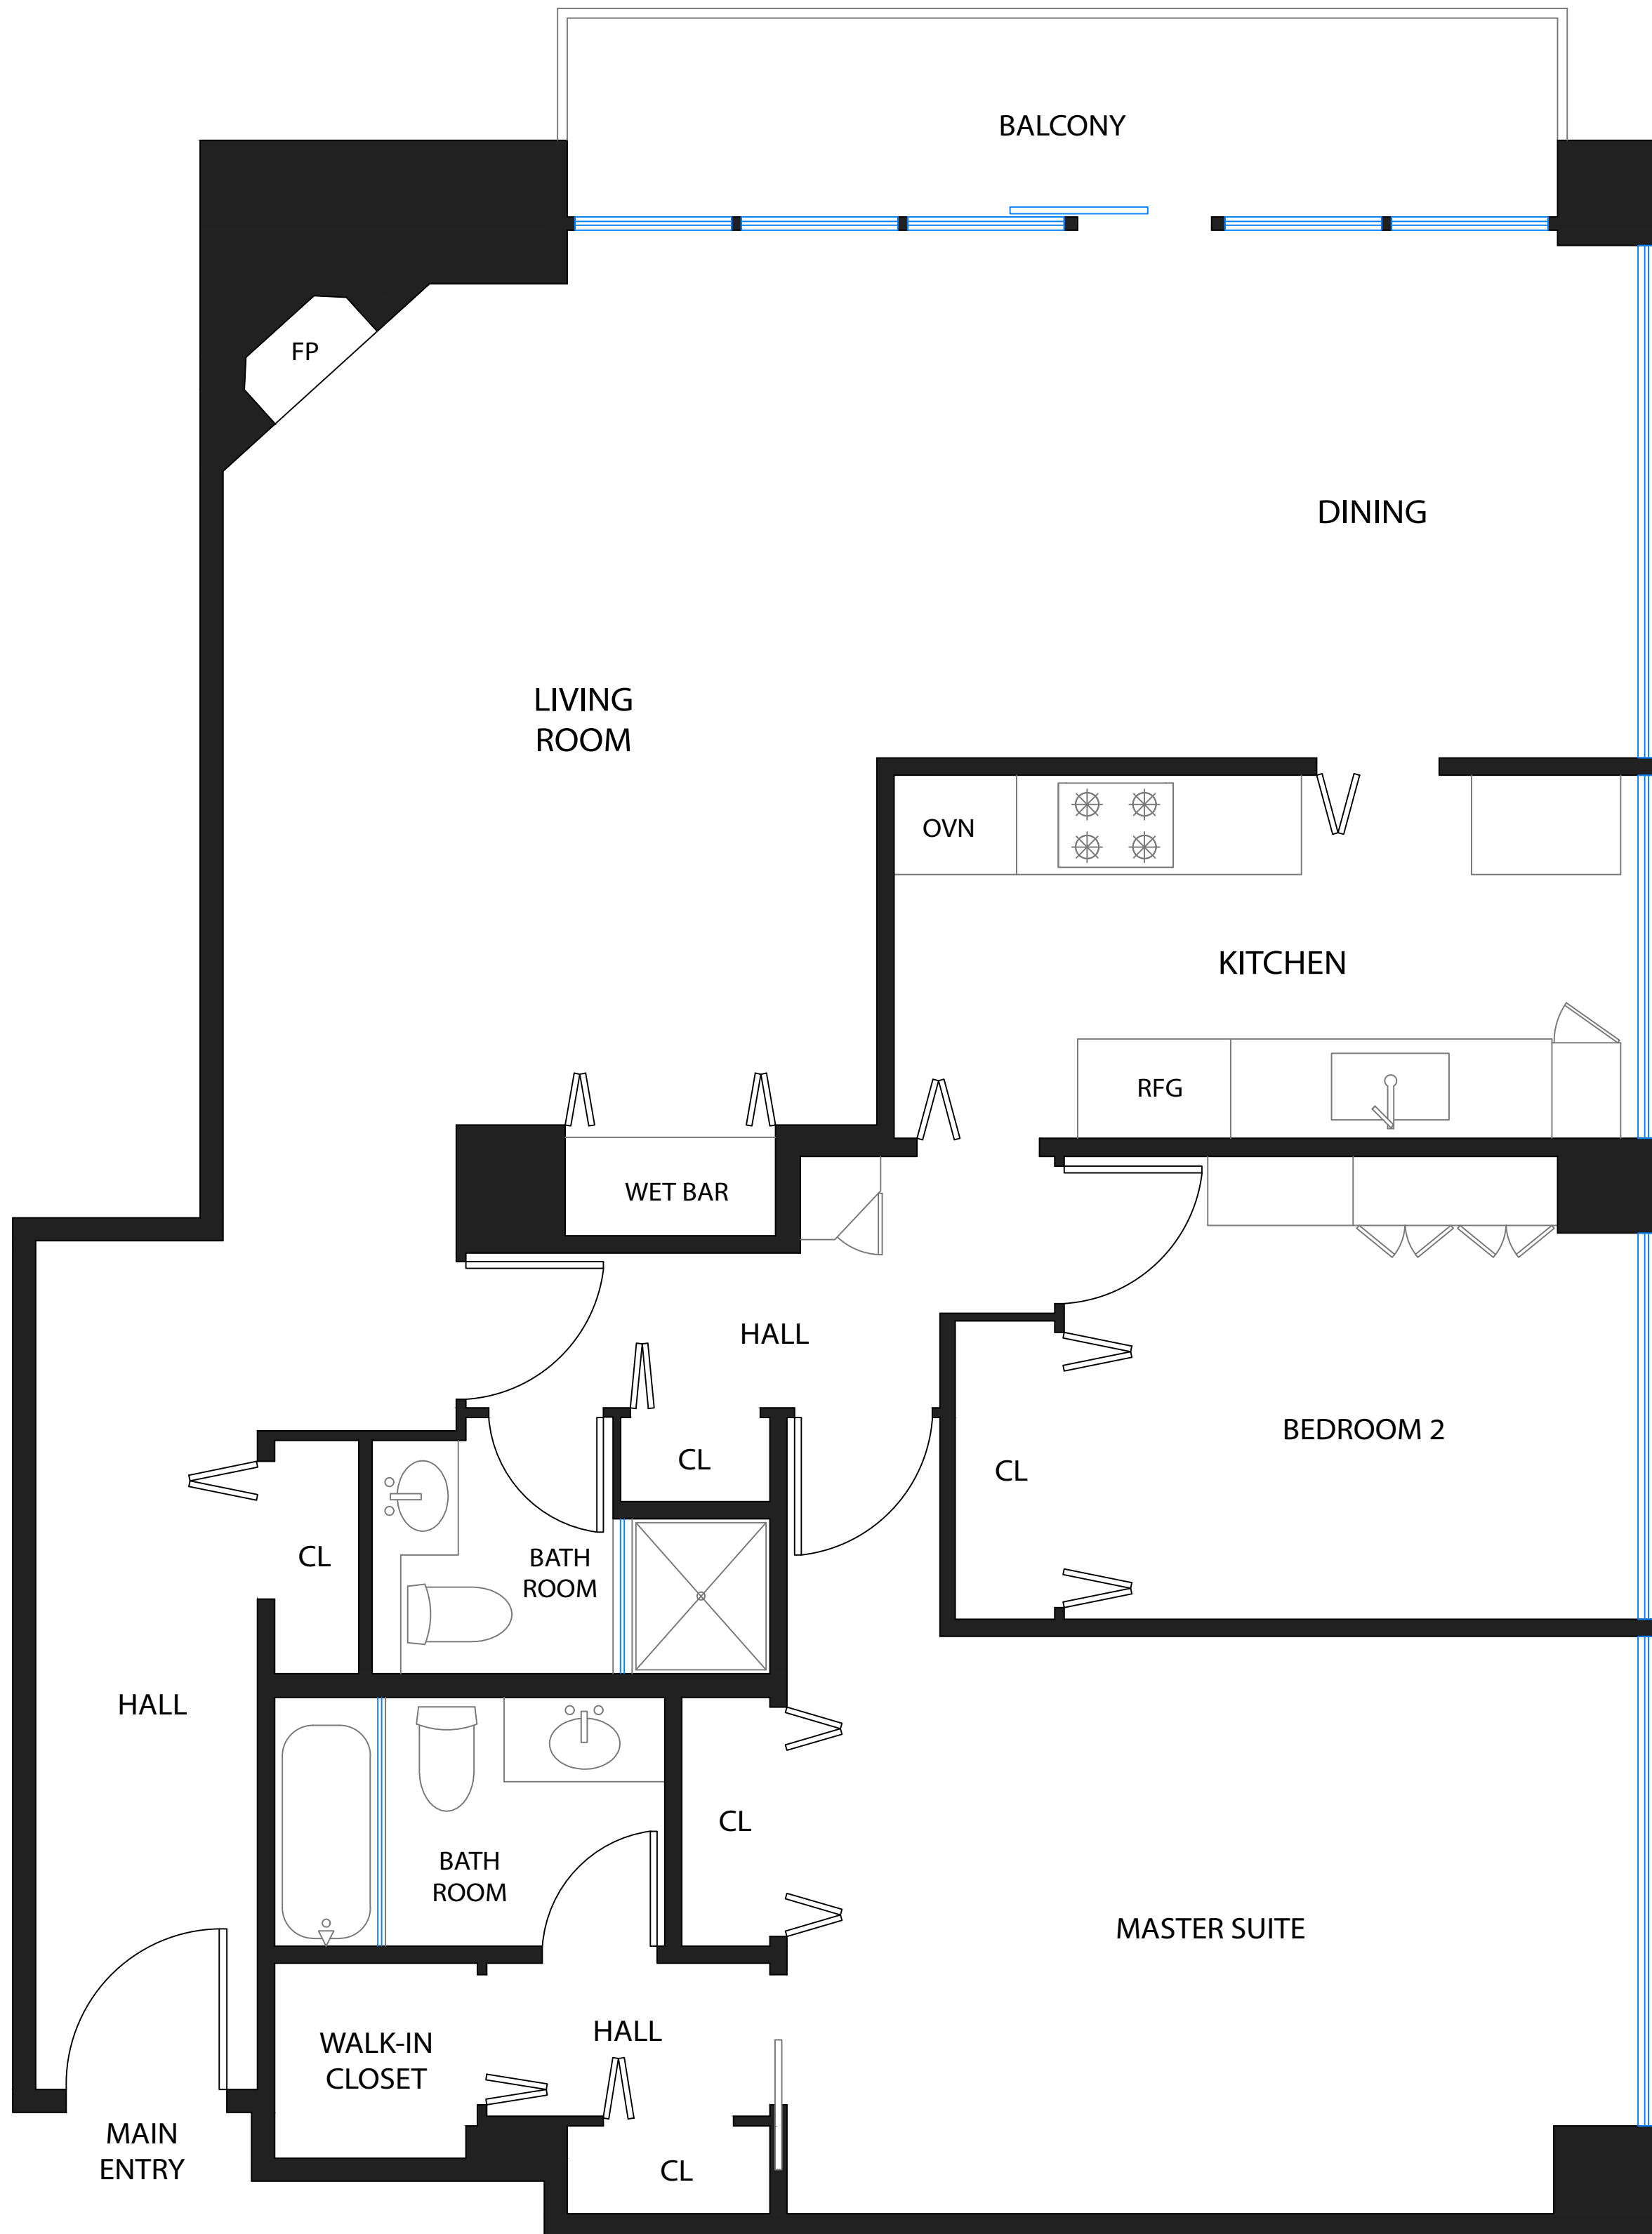

1750 Taylor St. #202

San Francisco, CA. 94133

DISCLAIMER: RENDERING BY OPEN HOMES PHOTOGRAPHY. ALL MEASUREMENTS ARE APPROXIMATE AND MAY NOT BE EXACT. DO NOT RELY ON THE ACCURACY OF THIS FLOOR PLAN WHEN DETERMINING THE PRICE OF A PROPERTY OR MAKING DECISIONS REGARDING BUYING OR SELLING OF PROPERTIES WITHOUT INDEPENDENT VERIFICATION.